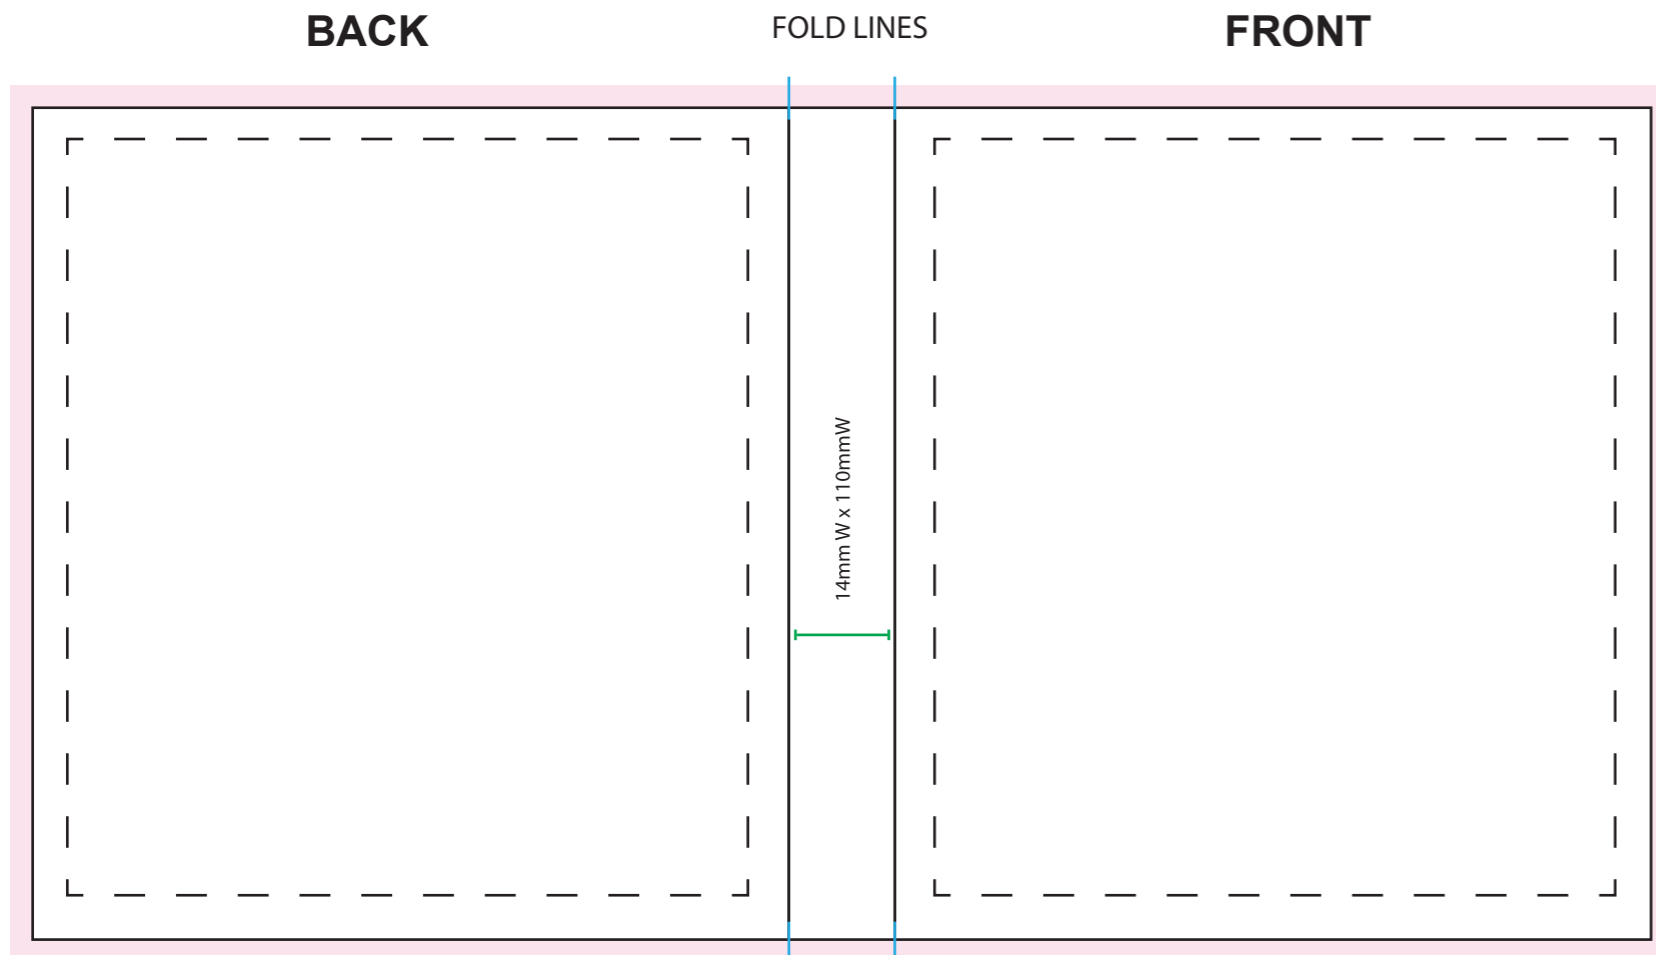

All colours used in this document are indicative only and they may vary across a variety of printing techniques and confectionery

Product Code : CC083D50

Description : Gift Card with 50g Mini M&Ms bag
 Order# :
 Company Name :
 Contact :
 Card Size : 214mmW x 110mmW (x4 Panels of 100mm W x 110mmH)
 Print Colour : Digital Print
 (Exact PMS colours is NOT guaranteed but best effort is made)
 Quantity :
 Delivery Date :

Card Size: 214mmW x 110mmH
 Safe Print Area: 204mmW x 100mmH
 Bleed: Approx 3mm
 4 Panels of 100mmW x 110mmH

When artwork is printed, there can be movement of up to 3mm

Image Impression Only
NOT TO SCALE