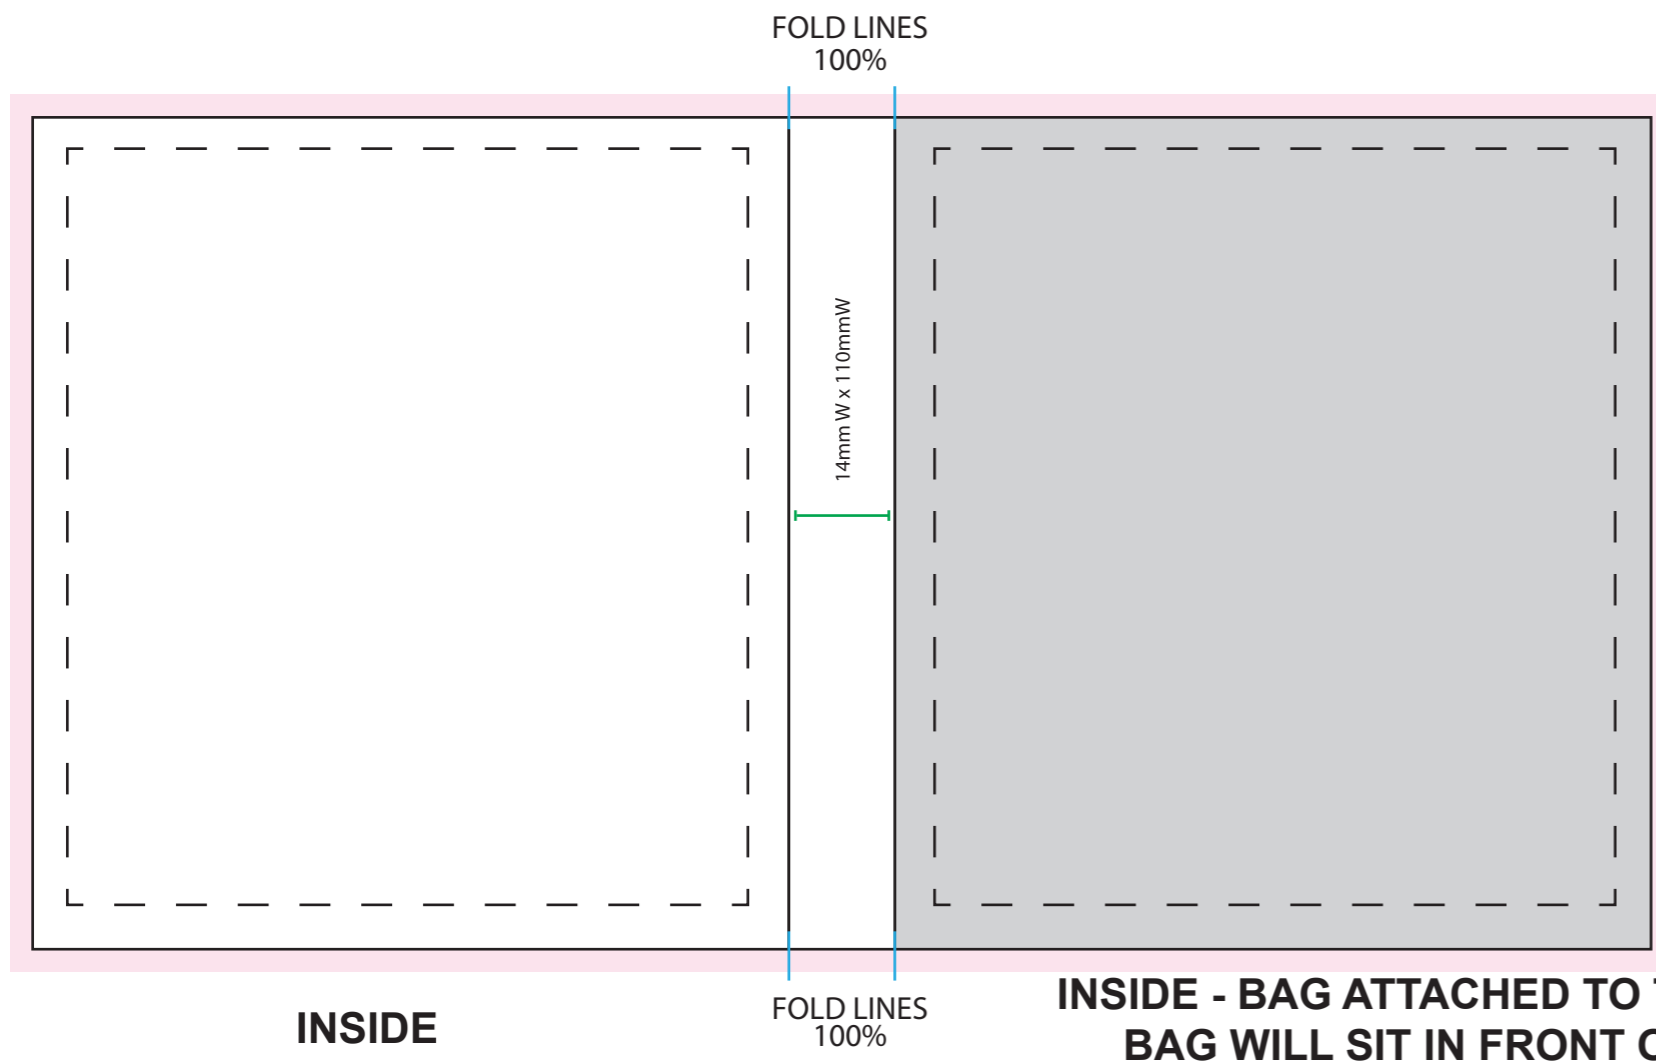

All colours used in this document are indicative only and they may vary across a variety of printing techniques and confectionery

Product Code : CC083D50

Description : Gift Card with 50g Mini M&Ms bag
 Order# :
 Company Name :
 Contact :
 Card Size : 214mmW x 110mmW (x4 Panels of 100mm W x 110mmH)
 Print Colour : Digital Print
 (Exact PMS colours is NOT guaranteed but best effort is made)
 Quantity :
 Delivery Date :

Card Size: 214mmW x 110mmH
 Safe Print Area: 204mmW x 100mmH
 Bleed: Approx 3mm
 4 Panels of 100mmW x 110mmH

When artwork is printed, there can be movement of up to 3mm

Image Impression Only
NOT TO SCALE